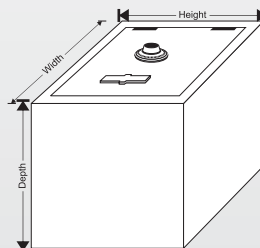

THE FLOOR SAFE

IN - FLOOR SECURITY

FL1

FL2

FL3

FL4

Features

- ◆ Recommended cash rating \$ 10,000 (FL1)
- ◆ Recommended cash rating \$ 20,000 (FL2, FL3, FL4)
- ◆ Solid steel 12mm door and 4mm body
- ◆ Anti-drill steel plate behind the lock
- ◆ Solid steel dead bar prevents door removal during attack
- ◆ Spring loaded relocking device
- ◆ Gas spring for convenient opening (models 2,3,4)
- ◆ Fully removable lid (model 1)
- ◆ Chrome plated handle and stainless steel decorative plate (models 2, 3, 4)
- ◆ Locking mechanisms available: Key, Combination, Digital
- ◆ Digital upgrade features available include; time delay, dual user, audit trail and bluetooth
- ◆ Top cover plate
- ◆ Scratch proof powder coated finish

Locking Devices

Digital FL 1

Digital Ross 1000

Combination - PS

Key Ross 700

Digital LO2 - L22

Ross Bluetooth

Specifications

Model	External Dimensions (mm)			Internal Dimensions (mm)			Weight (kgs)
	Height	Width	Depth	Height	Width	Depth	
FL1	260	260	320	230	230	200	18
FL2	340	380	310	310	350	190	33
FL3	340	380	450	310	350	310	41
FL4	340	610	450	310	580	310	52