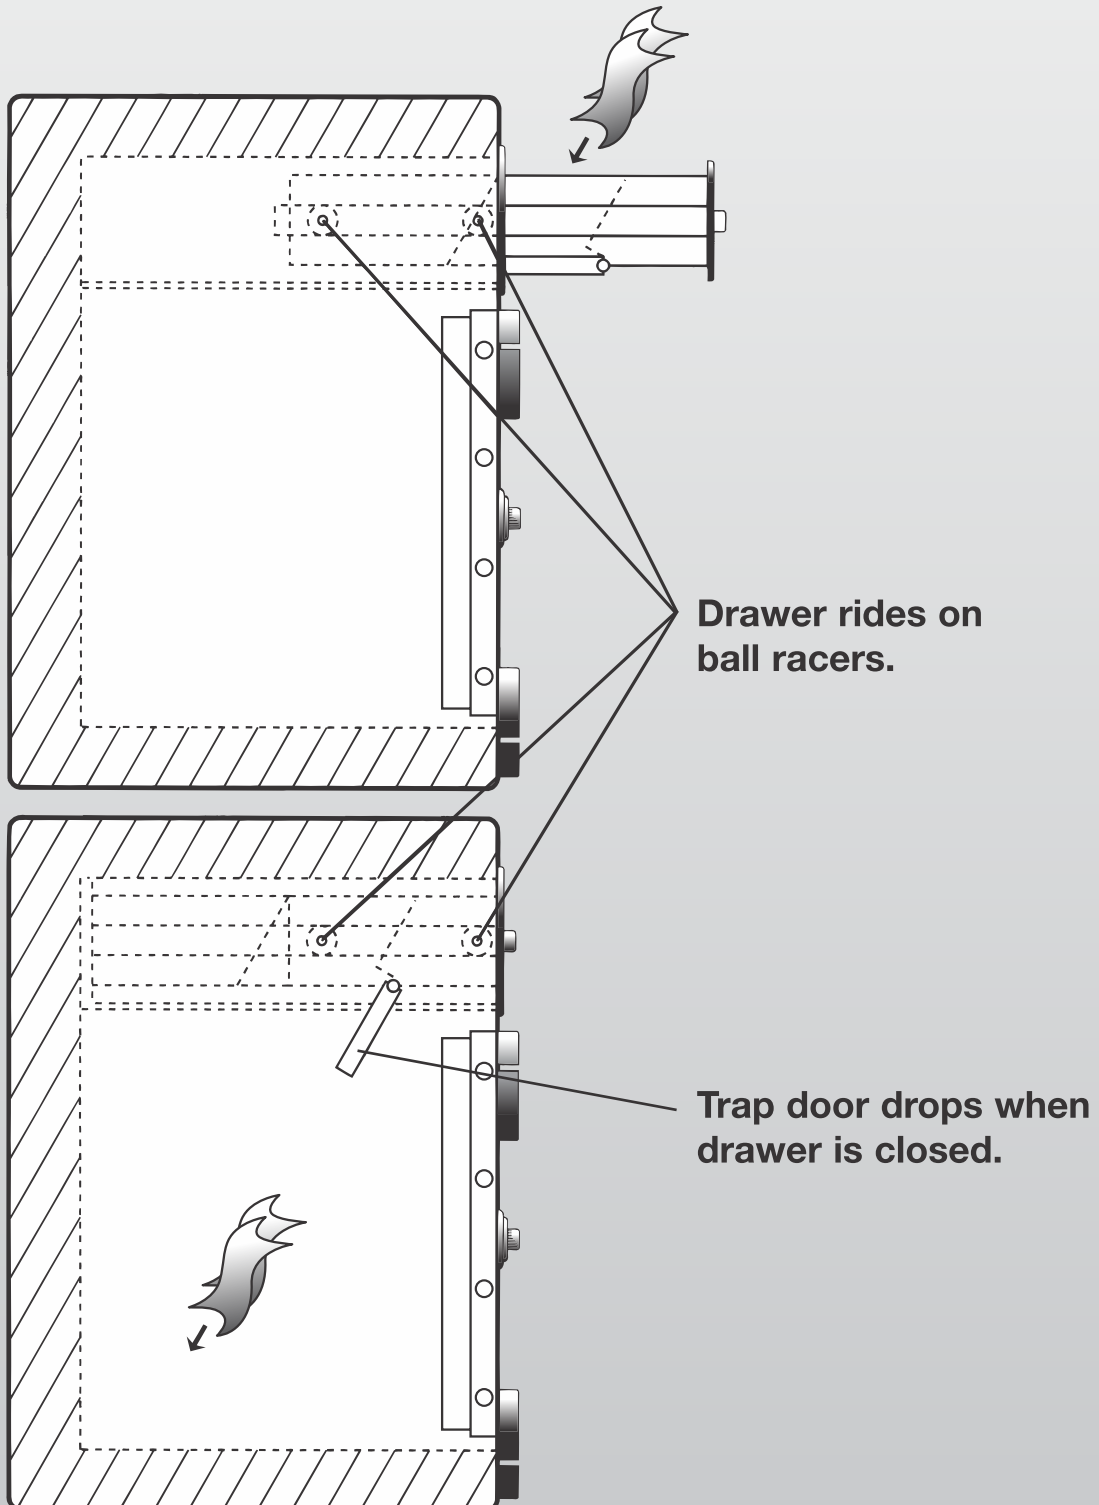

AUS SAFES
QUALITY GUARANTEED

DRAWER DEPOSIT CHUTE

Supplied & Professionally Installed by:

AUS SAFES
QUALITY GUARANTEED

1800 15 16 15
www.aussafes.com.au

MADE IN AUSTRALIA